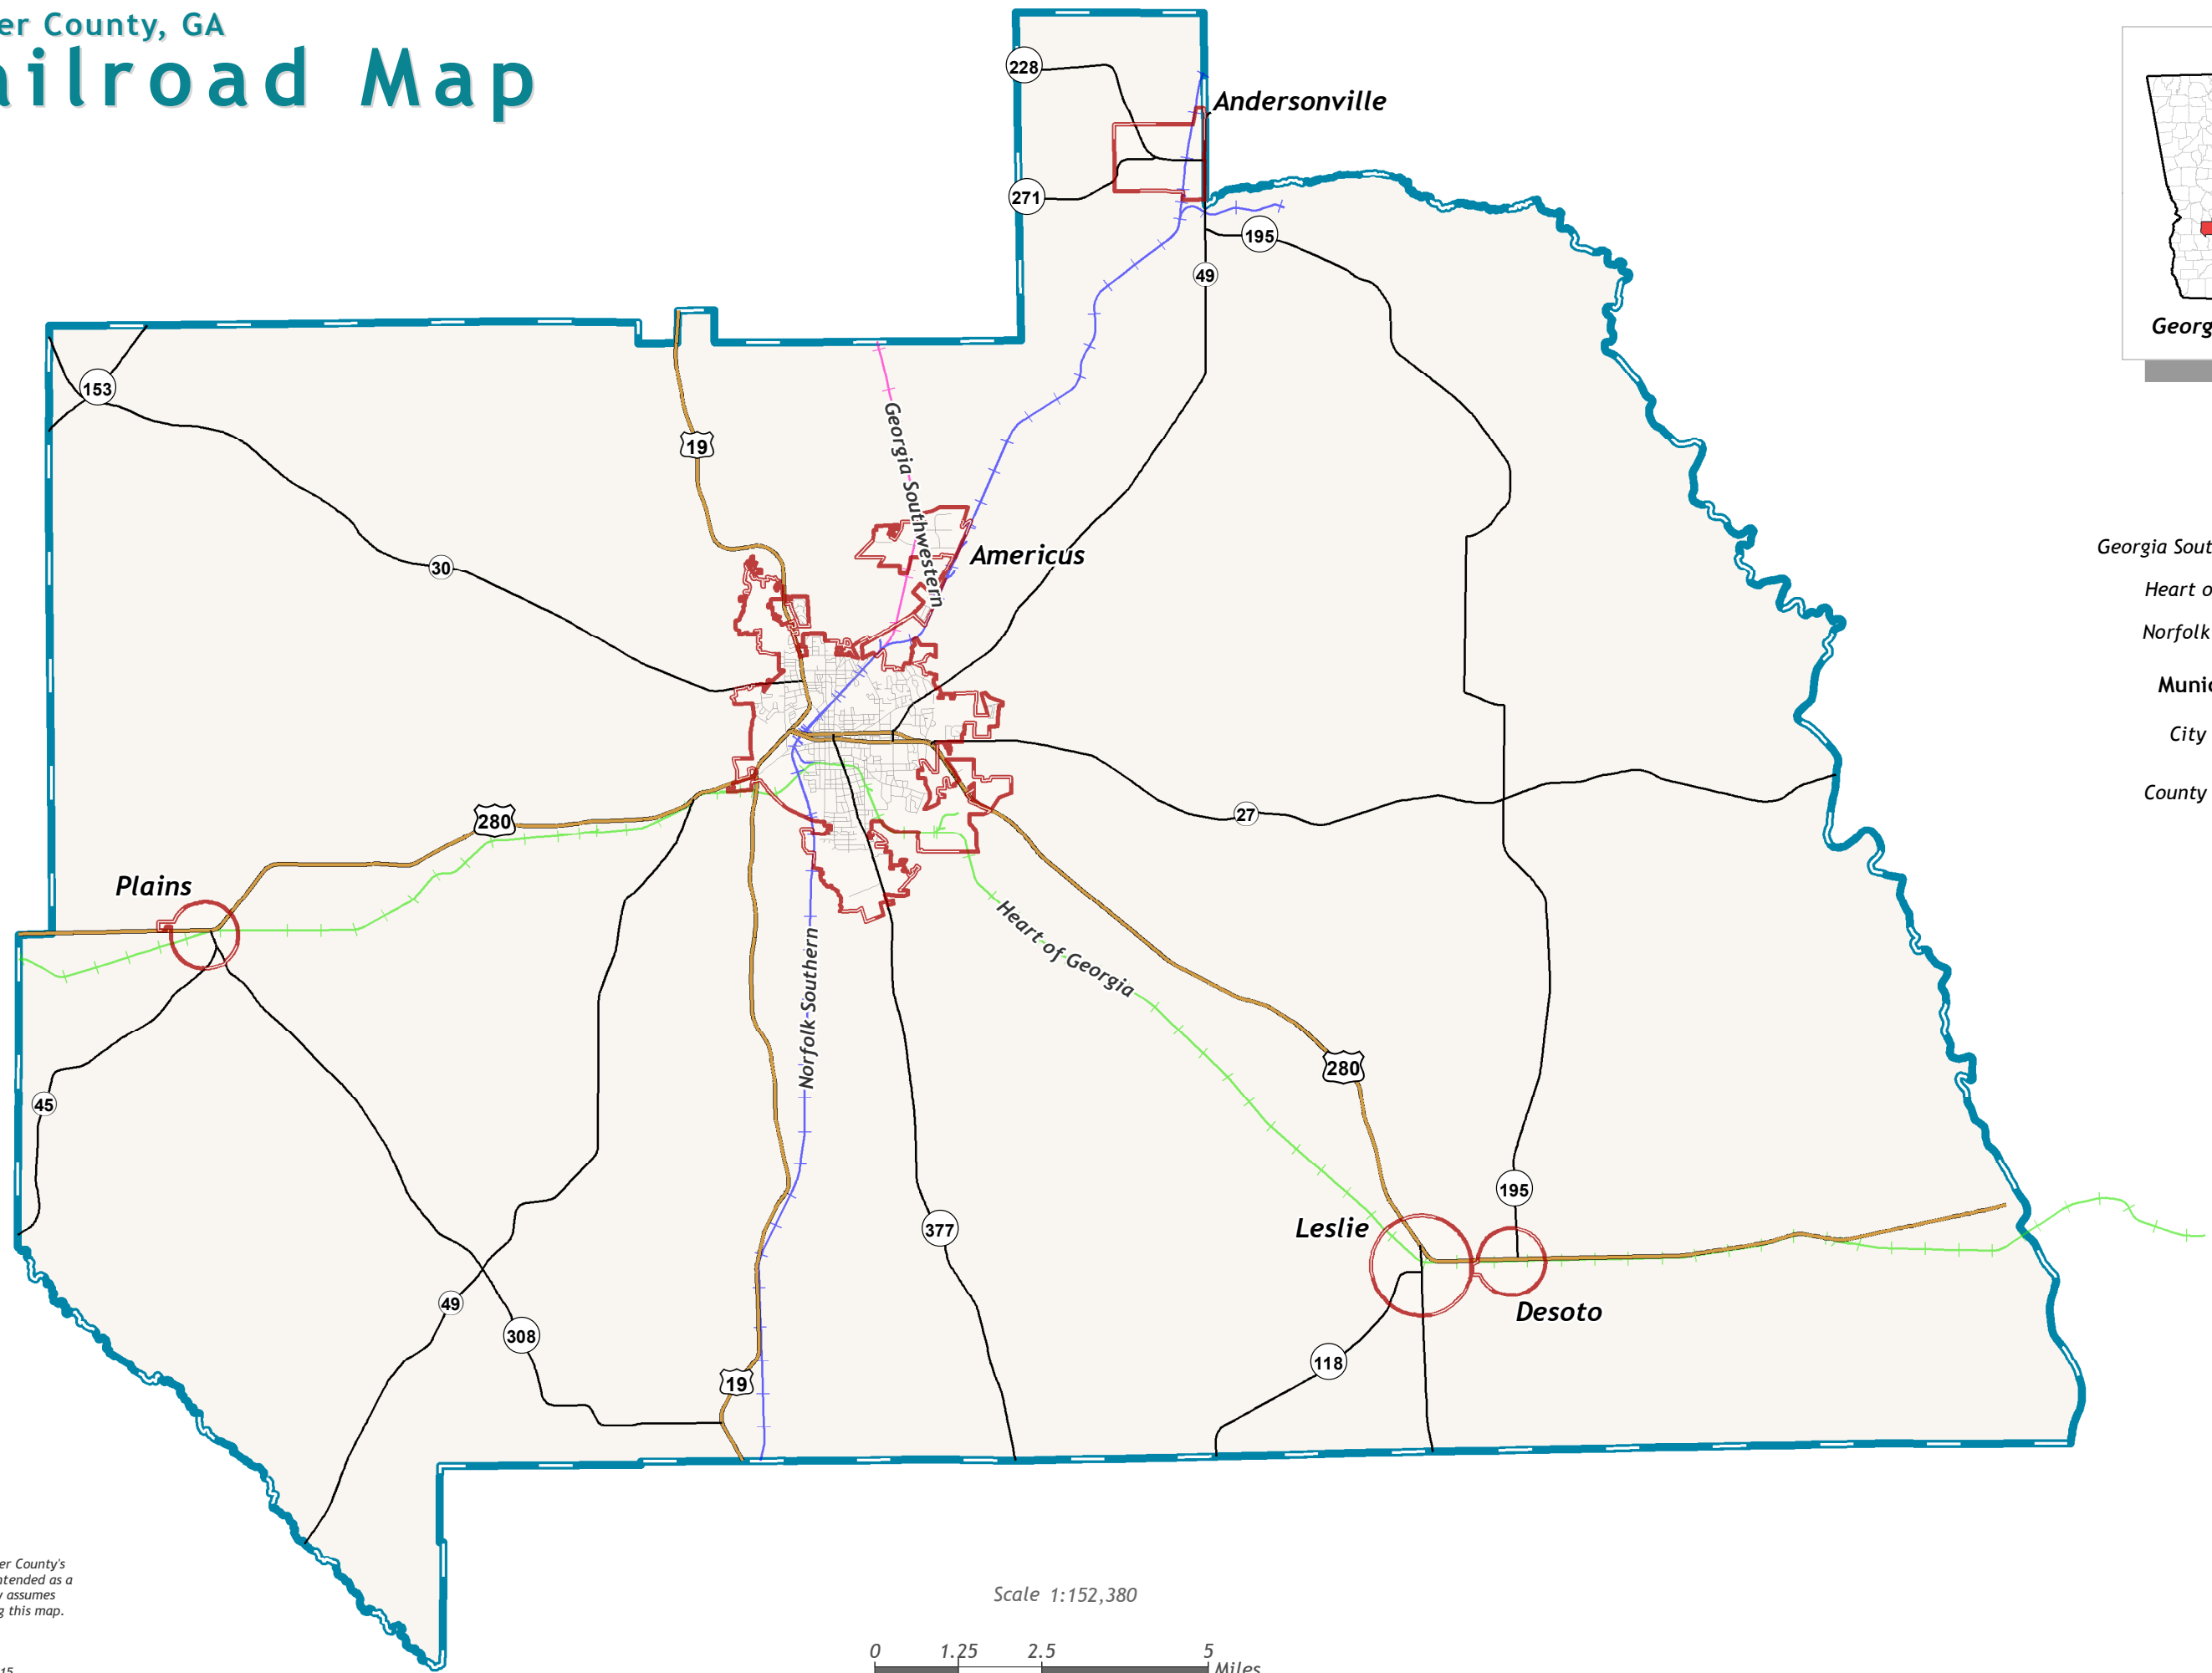

# Sumter County, GA Railroad Map

Map Locator

### Legend

#### Railroad Route

- Georgia Southwestern
- Heart of Georgia
- Norfolk Southern

#### Municipal Boundaries

- City Boundary
- County Boundary

Scale 1:152,380

This map is a product of Americus and Sumter County's Geographic Information System (GIS). It is intended as a reference only. Americus and Sumter County assumes no responsibility for any work done by using this map. Please direct any questions or suggestion to Beverly Butcher (229)-924-4411 Ext.241