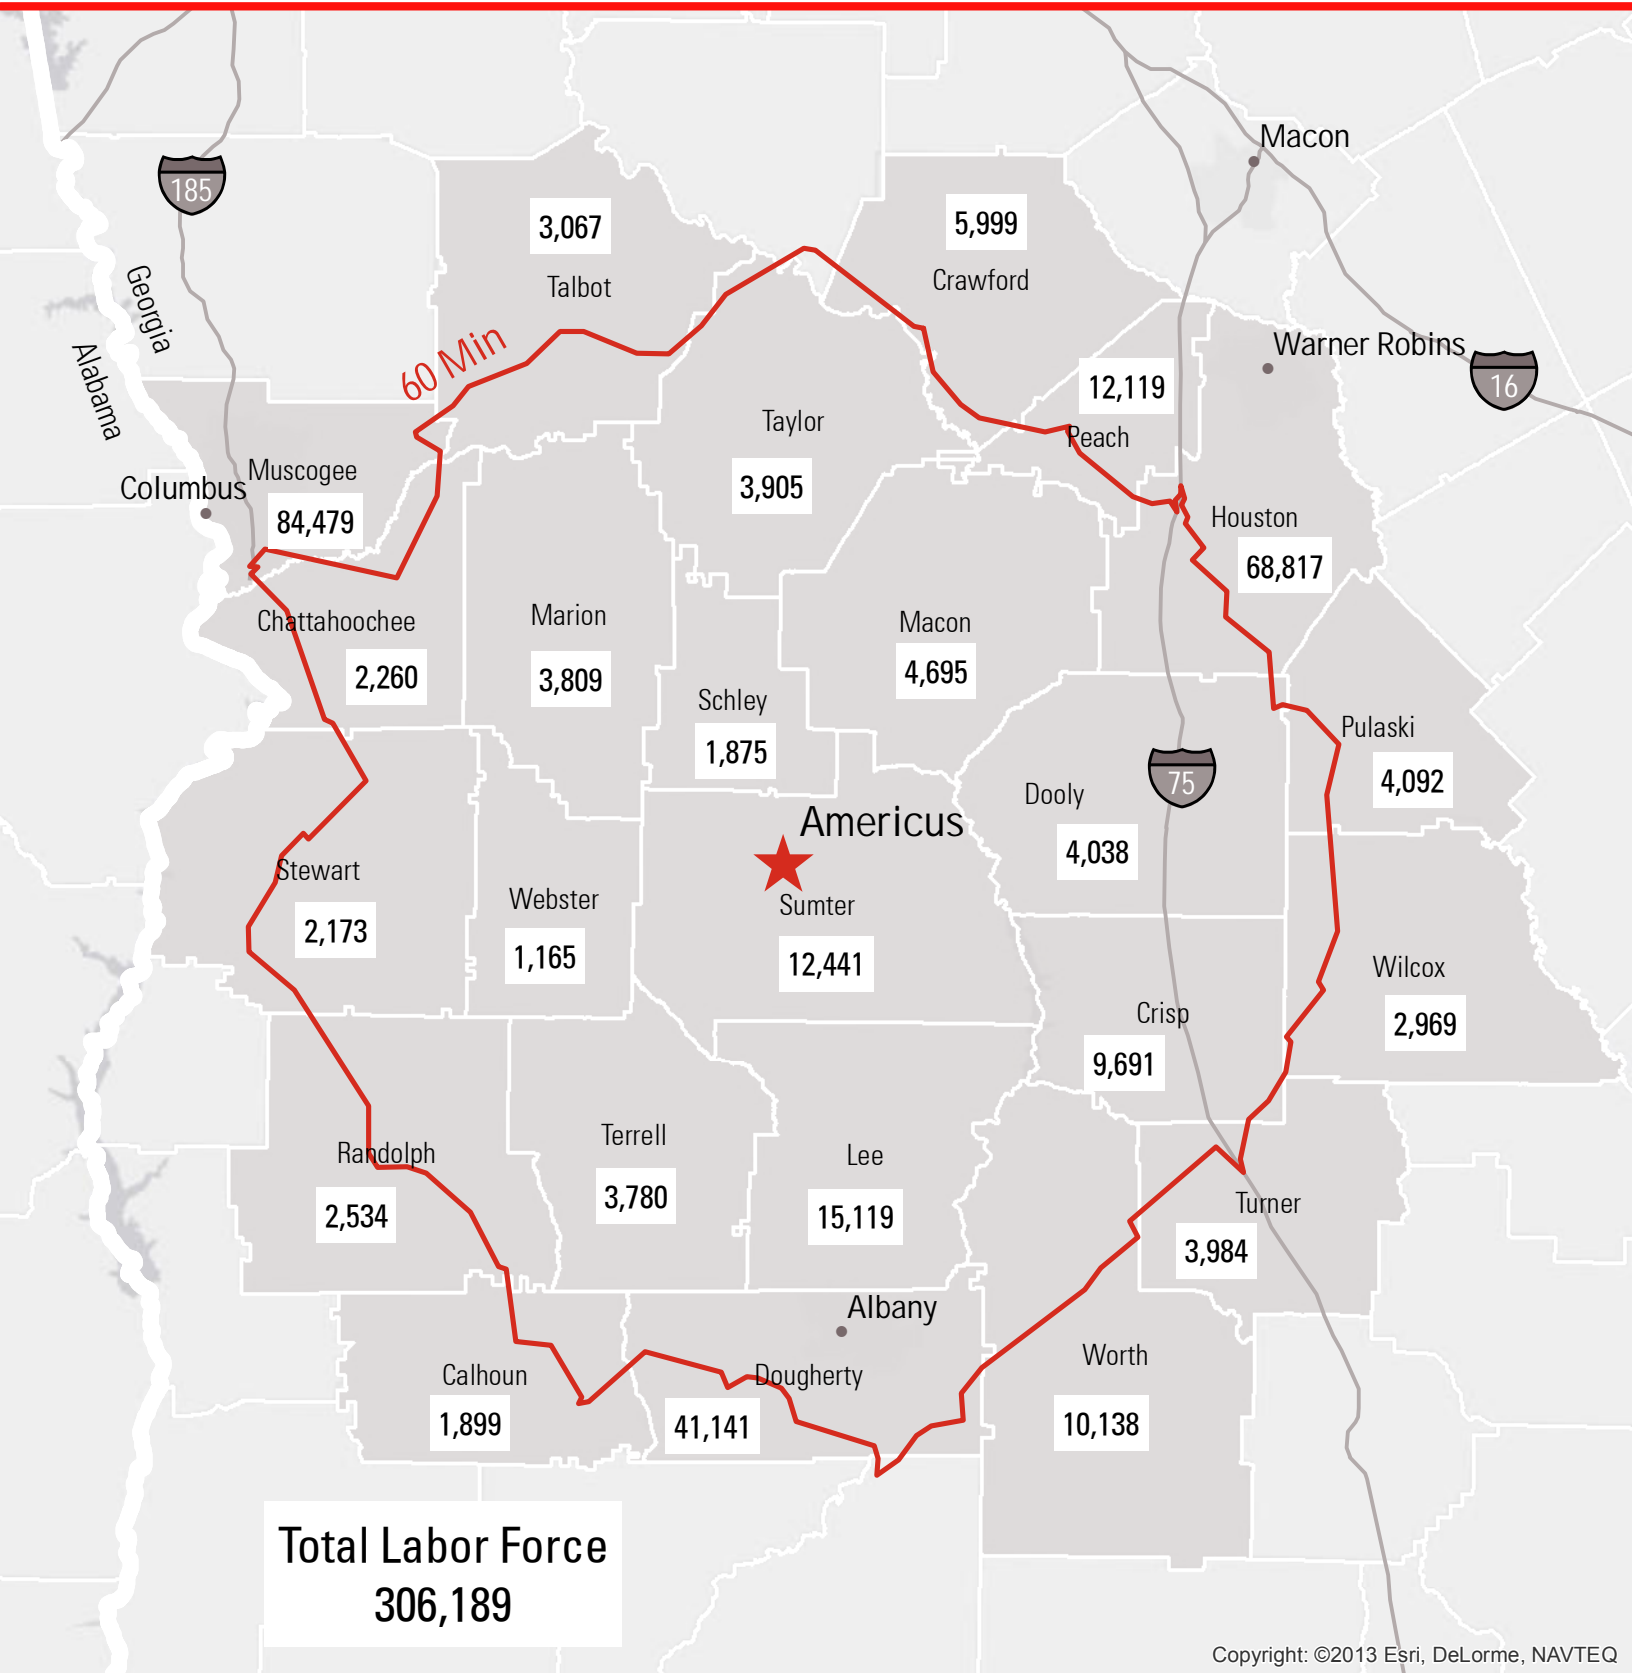

Labor Force Within One-Hour Drive Time

Americus, GA

Copyright: ©2013 Esri, DeLorme, NAVTEQ

Source: Labor Force in May 2014 (latest available), Georgia Department of Labor (GDOL)
 This information is provided "as is" without warranty of any kind either expressed or implied.
 GEORGIA POWER COMMUNITY & ECONOMIC DEVELOPMENT © GEORGIA POWER, 2014
www.SelectGeorgia.com